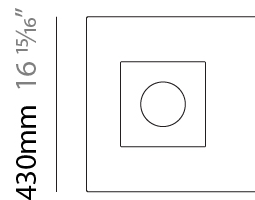

PETRA SURFACE

D42080-

base number   Color   Finish
Temperature   Options

PROJECT
TYPE
SPECIFIER
QUANTITY
DATE

1. To build a product code in our configurator select the specify button on the base model # product page
2. To build a manual product code on this datasheet choose from the options listed below in blue font and add the suffix to the base model #

GENERAL

Series: Petra
Brand: Icone
Division: Design
Mounting Type: Surface
Mounting Location: Ceiling
Subcategory: Ambient

PHYSICAL

Shape: Square
Length (mm): 430
Length (in): 16 ¹⁵/₁₆
Width (mm): 430
Width (in): 16 ¹⁵/₁₆
Height (mm): 200
Height (in): 7 ⁷/₈
Light Distribution: Indirect
Fixture Finish: [ECO_SBR](#) / [ECO_WHI](#) / [ECR_BLK](#) / [ECR_SAL](#) / [ECR_SBR](#) / [EGL_BLK](#) / [EGL_RUS](#) / [EGL_WHI](#) / [ESI_SBR](#) / [SLA_SAL](#) / [WHI_RUS](#) / [WHI_SAL](#) / [WHI_WHI](#)
Fixture Material: Aluminum

ELECTRICAL

Lamp Type: LED
Input Wattage (W): 16
Total Output Wattage (W): 13.5
Dimming: Non-Dimmable / 0-10V Dimming
Driver Included: Yes
Driver Location: Integrated
Driver Type: Constant Current - 120Vac
Driver Class: Class 2
Input Voltage (V): 120
Constant Current (MA): 700

LED

Color Temperature (°K): 2700 / 3000
Nominal Lumen (lm): 2100
CRI: >90 CRI
Lamp Life (hrs): 50000

OPTICAL

RATINGS AND CERTIFICATIONS

Certified By: Certified for North American Standards
IP rating: IP20

430mm 16 ¹⁵/₁₆"