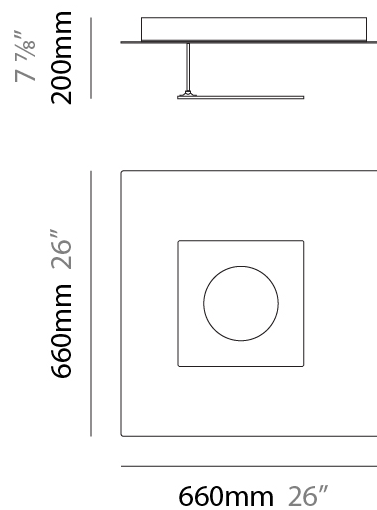

PROJECT
TYPE
SPECIFIER
QUANTITY
DATE

PETRA SURFACE

D42078-

base number
Color   Finish
Temperature   Options

1. To build a product code in our configurator select the specify button on the base model # product page
2. To build a manual product code on this datasheet choose from the options listed below in blue font and add the suffix to the base model #

GENERAL

Series: Petra
Brand: Icone
Division: Design
Mounting Type: Surface
Mounting Location: Ceiling
Subcategory: Ambient

PHYSICAL

Shape: Square
Length (mm): 660
Length (in): 26
Width (mm): 660
Width (in): 26
Height (mm): 200
Height (in): 7 7/8
Light Distribution: Indirect
Fixture Finish: [ECO_SBR](#) / [ECO_WHI](#) / [ECR_BLK](#) / [ECR_SAL](#) / [ECR_SBR](#) / [EGL_BLK](#) / [EGL_RUS](#) / [EGL_WHI](#) / [ESI_SBR](#) / [SLA_SAL](#) / [WHI_RUS](#) / [WHI_SAL](#) / [WHI_WHI](#)
Fixture Material: Aluminum

ELECTRICAL

Lamp Type: LED
Input Wattage (W): 28
Total Output Wattage (W): 25.2
Dimming: Non-Dimmable / 0-10V Dimming
Driver Included: Yes
Driver Location: Integrated
Driver Type: Constant Current - 120-277Vac
Driver Class: Class 2
Input Voltage (V): 120
Constant Current (MA): 700

LED

Color Temperature (°K): [2700](#) / [3000](#)
Nominal Lumen (lm): 3697
CRI: >90 CRI
Lamp Life (hrs): 50000

OPTICAL

RATINGS AND CERTIFICATIONS

Certified By: Certified for North American Standards
IP rating: IP20