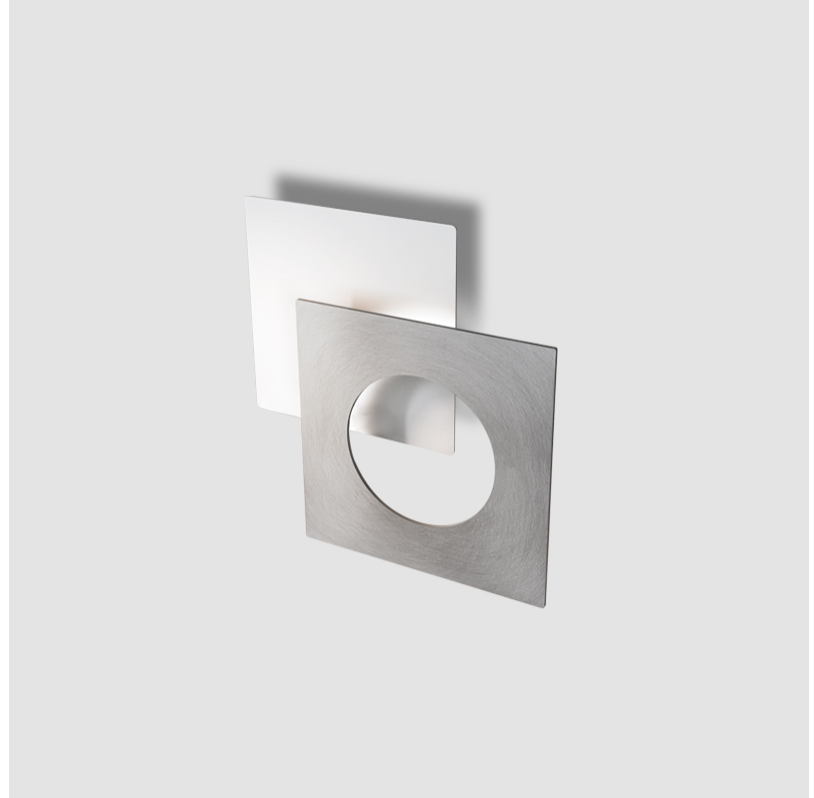

PETRA SURFACE

D43058- -

base number   Color   Finish
Temperature   Options

PROJECT
TYPE
SPECIFIER
QUANTITY
DATE

1. To build a product code in our configurator select the specify button on the base model # product page
2. To build a manual product code on this datasheet choose from the options listed below in blue font and add the suffix to the base model #

GENERAL

Series: Petra
Brand: Icone
Division: Design
Mounting Type: Surface
Mounting Location: Wall
Subcategory: Ambient

PHYSICAL

Shape: Square
Length (mm): 210
Length (in): 8 ¼
Width (mm): 70
Width (in): 2 ¾
Height (mm): 210
Height (in): 8 ¼
Light Distribution: Indirect
Fixture Finish: [ECO_SBR](#) / [ECO_WH1](#) / [ECR_BLK](#) / [ECR_SAL](#) / [ECR_SBR](#) / [EGL_BLK](#) / [EGL_RUS](#) / [EGL_WH1](#) / [ESI_SBR](#) / [SLA_SAL](#) / [WH1_RUS](#) / [WH1_SAL](#) / [WH1_WH1](#)
Fixture Material: Aluminum

ELECTRICAL

Lamp Type: LED
Input Wattage (W): 16
Total Output Wattage (W): 13.5
Dimming: Non-Dimmable / 0-10V Dimming
Driver Included: Yes
Driver Location: Integrated
Driver Type: Constant Current - 120Vac
Driver Class: Class 2
Input Voltage (V): 120
Constant Current (MA): 700

LED

Color Temperature (°K): [2700](#) / [3000](#)
Nominal Lumen (lm): 2598
CRI: >90 CRI
Lamp Life (hrs): 50000

OPTICAL

RATINGS AND CERTIFICATIONS

Certified By: Certified for North American Standards
IP rating: IP20